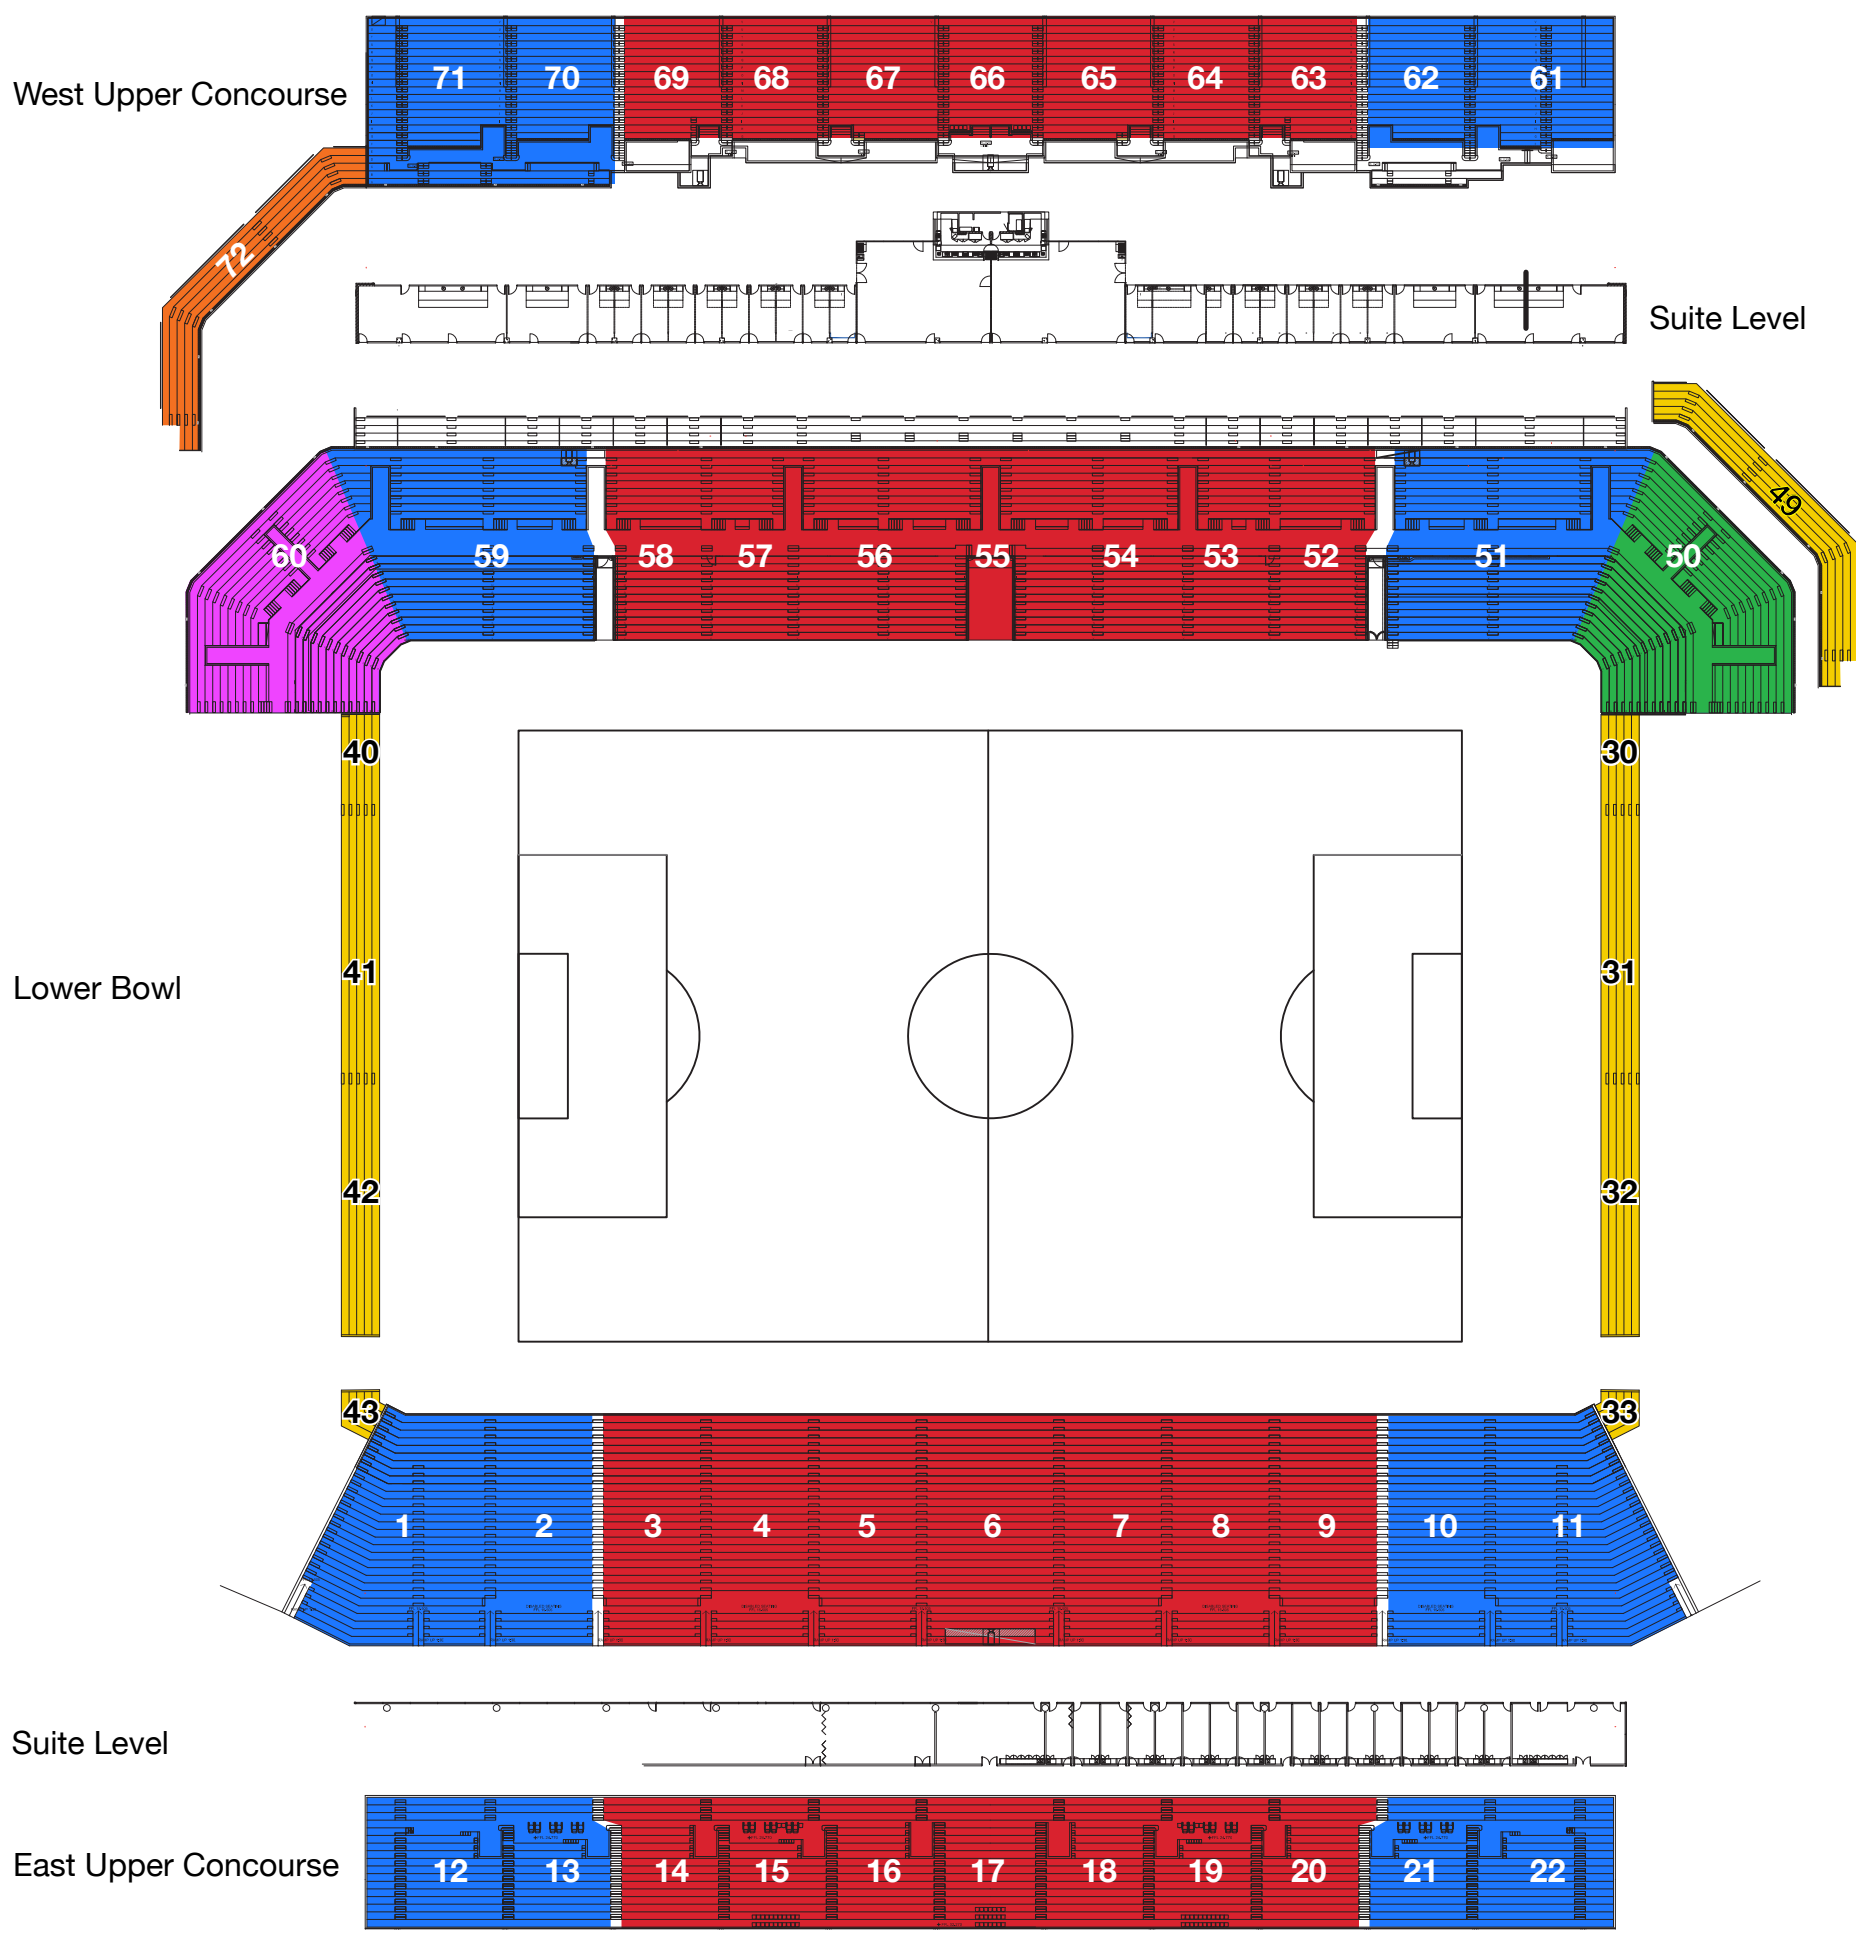

Newcastle Stadium

- Category 1 
- Category 2 
- Category 3 
- Family Bay Category 3 (Alcohol Free) 
- Team 1 Active Supporters 
- Team 2 Active Supporters 