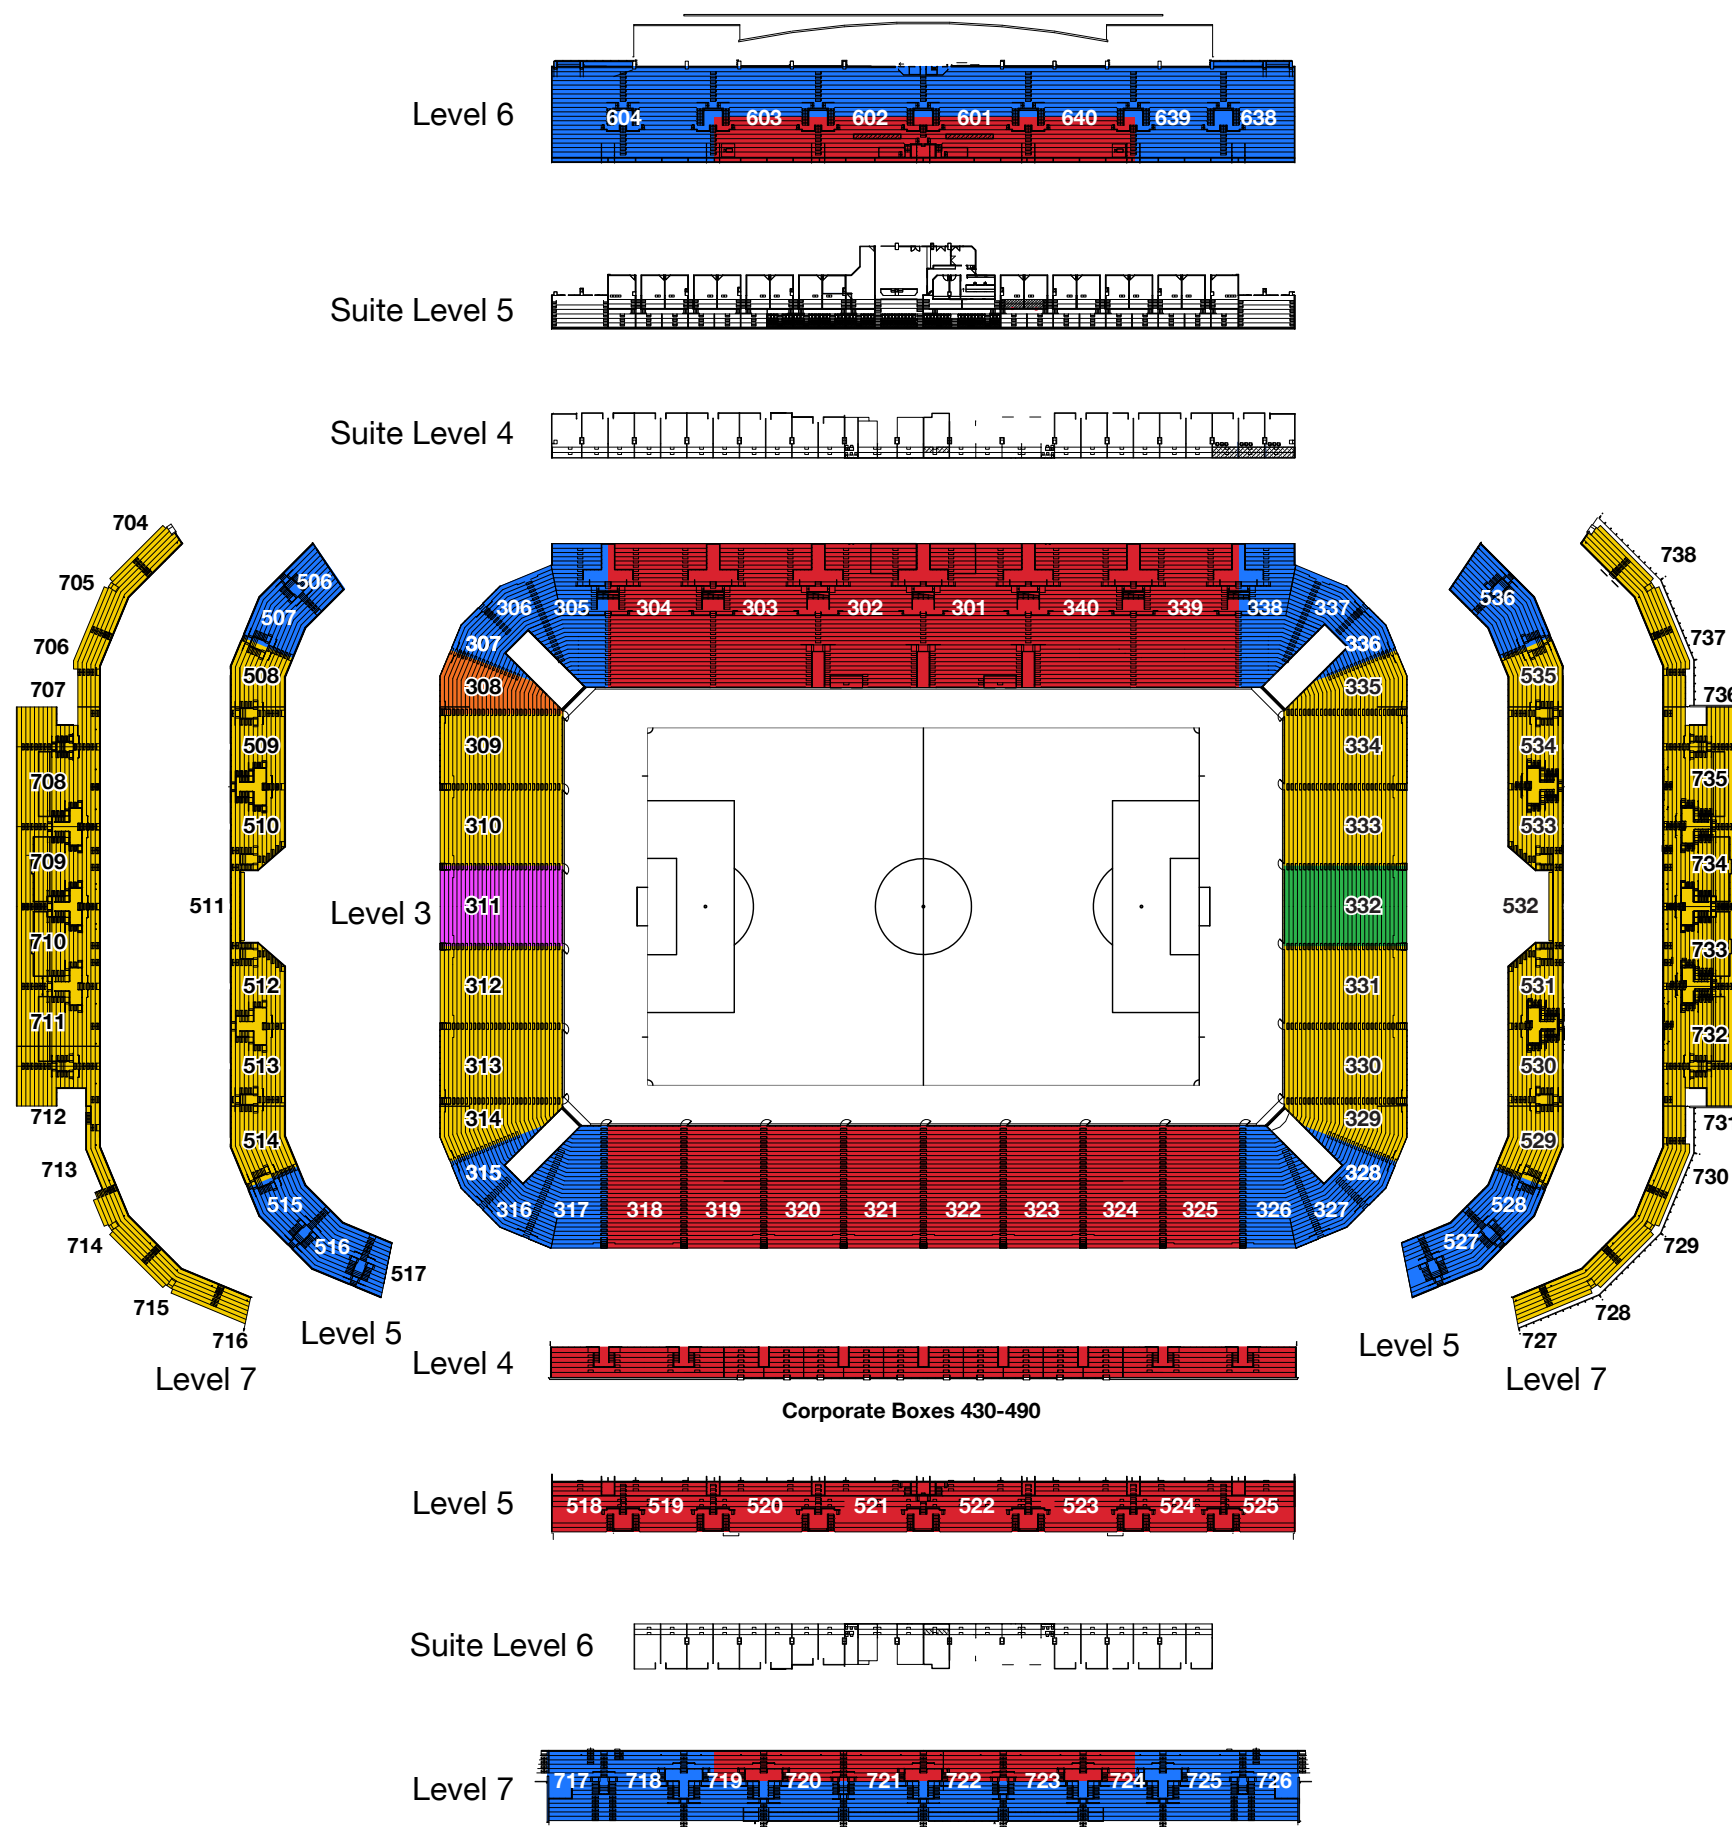

# Brisbane Stadium

Category 1

Category 2

Category 3

Family Bay  
Category 3 (Alcohol Free)

Team 1  
Active Supporters

Team 2  
Active Supporters