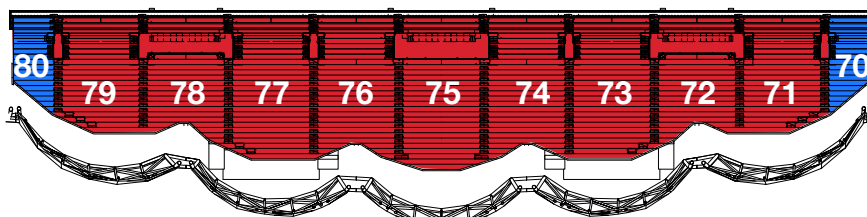

Level 3

Suite Level

Level 1

Suite Level

Level 3

Melbourne Rectangular Stadium

- Category 1 
- Category 2 
- Category 3 
- Family Bay
Category 3 (Alcohol Free) 
- Team 1
Active Supporters 
- Team 2
Active Supporters 