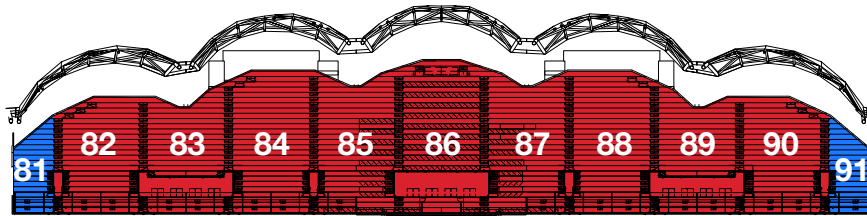

Level 3

Suite Level

Level 1

Suite Level

Level 3

Melbourne Rectangular Stadium

- Category 1 
- Category 2 
- Category 3 
- Family Bay
Category 3 (Alcohol Free) 
- Team 1
Active Supporters 
- Team 2
Active Supporters 