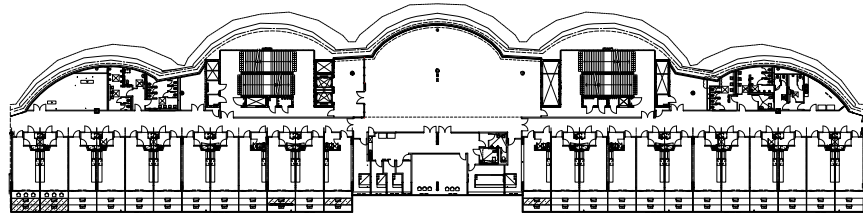

Level 3

Suite Level

Level 1

Suite Level

Level 3

Melbourne Rectangular Stadium

- Category 1 
- Category 2 
- Category 3 
- Family Bay
Category 3 (Alcohol Free) 
- Team 1
Active Supporters 
- Team 2
Active Supporters 