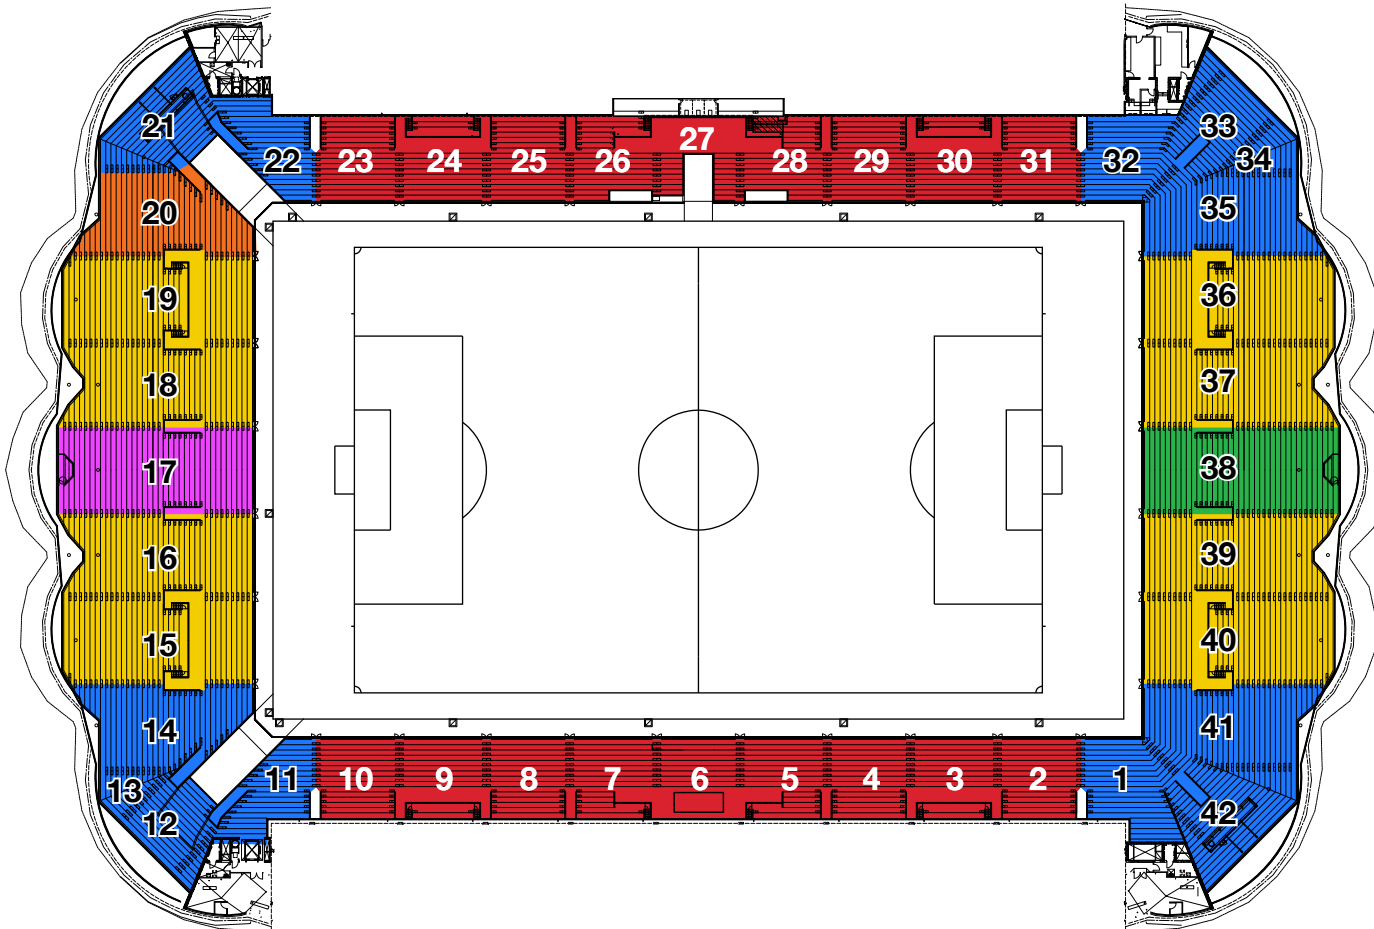

Level 3

Suite Level

Level 1

Suite Level

Level 3

Melbourne Rectangular Stadium

- Category 1 
- Category 2 
- Category 3 
- Family Bay
Category 3 (Alcohol Free) 
- Team 1
Active Supporters 
- Team 2
Active Supporters 